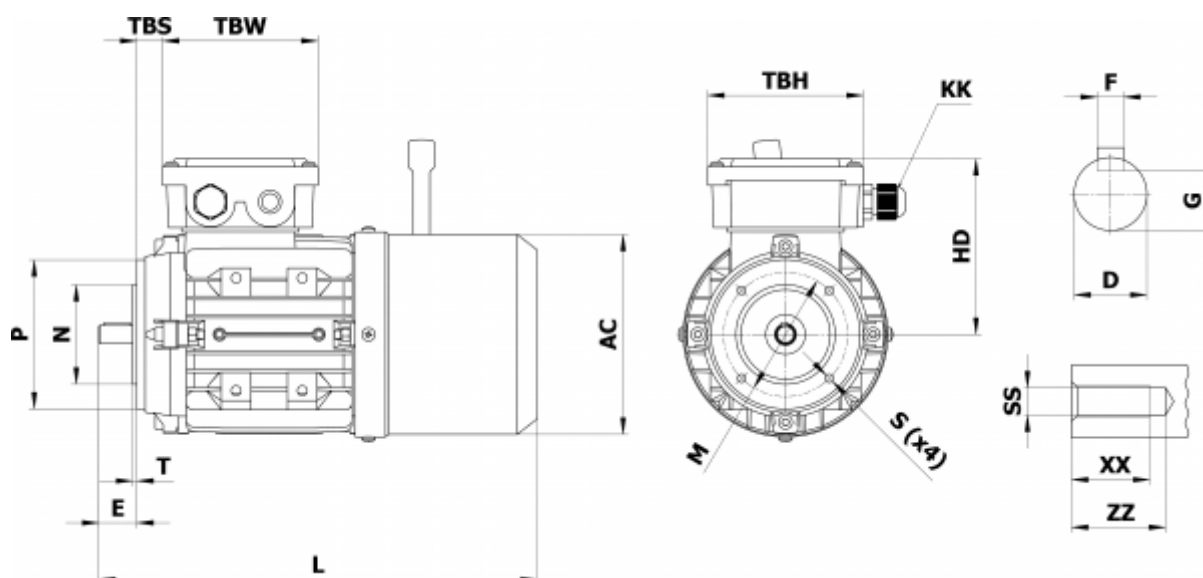

# Data Sheet

Article number: 250400110415

Description: Kleedrive brake motor MSB 90S-4 1.1kw 1400 rpm  
3x230/400V 50HZ IP55 B14 DC-brake

## Measures

AA = 175	KK = 1-M20x1,5	T = 3
AC = Ø183	L = 354	TBH = 105
AD = 229	M = Ø115	TBS = 30
D = Ø24	N = Ø95	TBW = 105
E = 50	P = Ø140	XX = 19
F = 8	R = 0	ZZ = 25
G = 20	S = M8	
HD = 139	SS = M8	